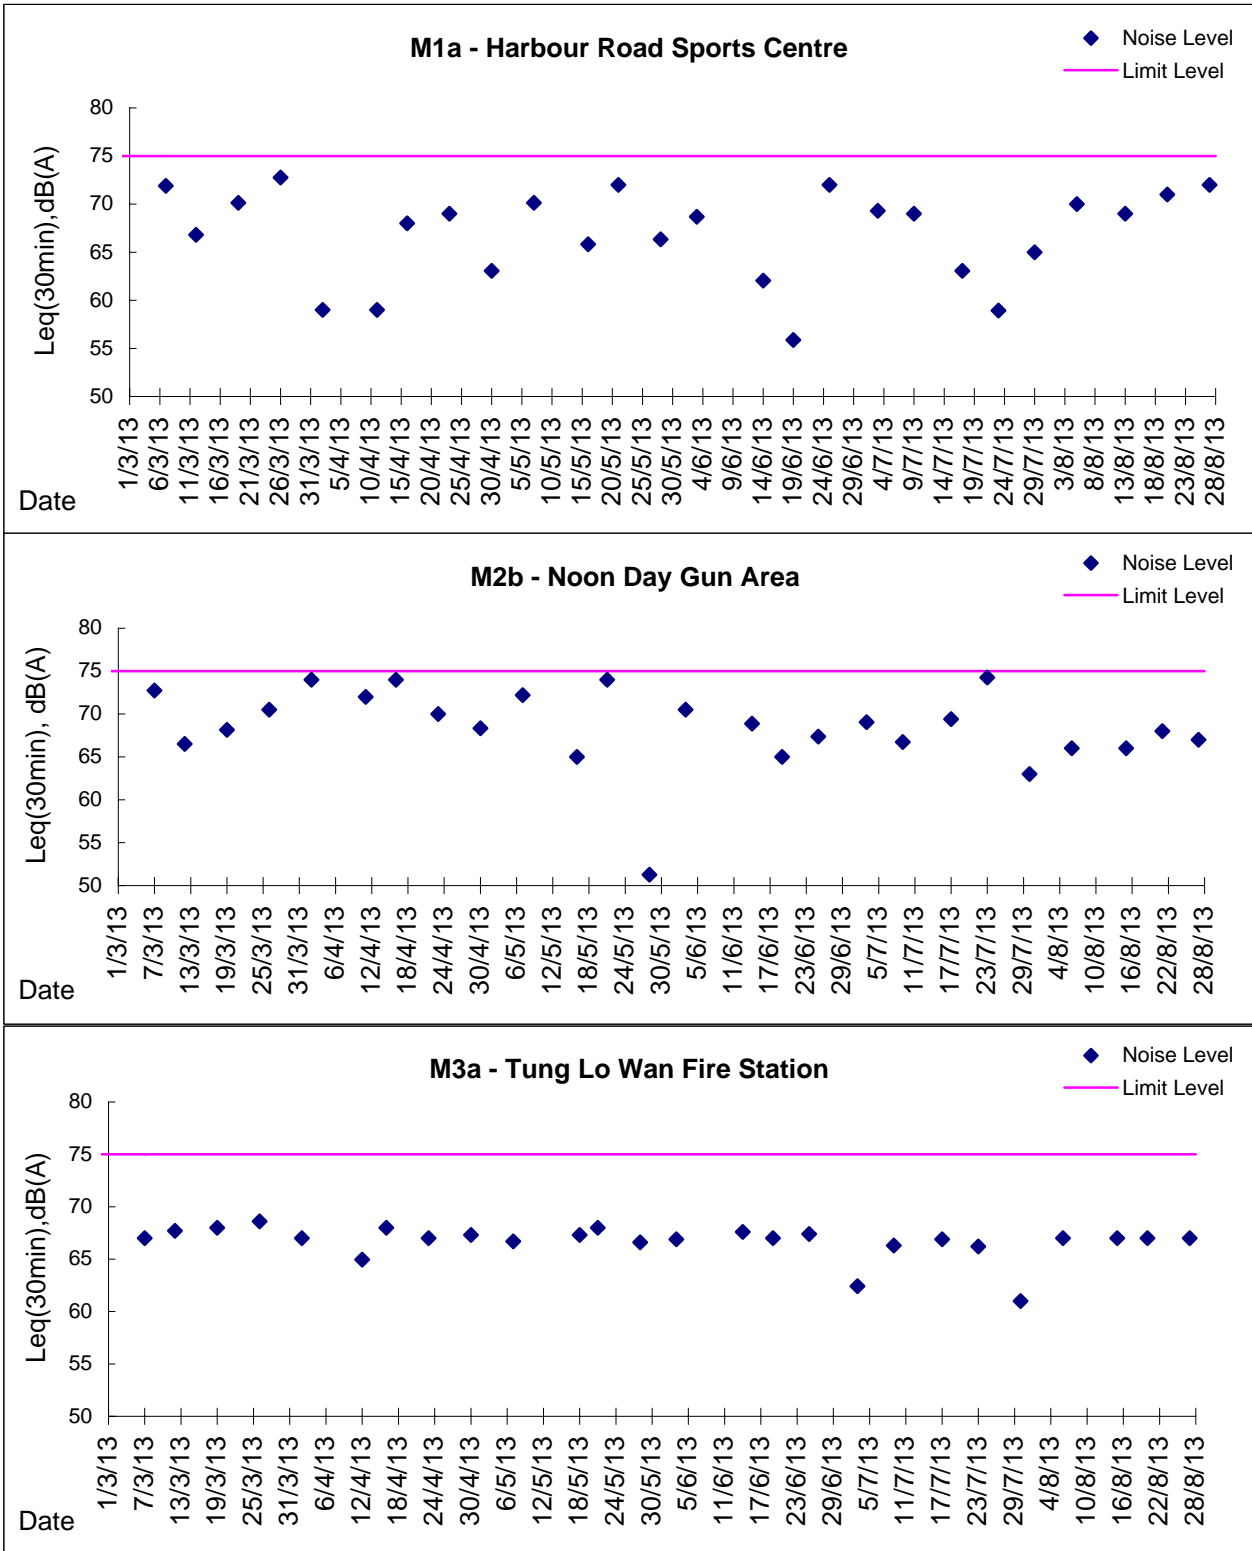

Graphic Presentation of Noise Monitoring Result

Day Time (0700 - 1900hrs on normal weekdays)

Graphic Presentation of Noise Monitoring Result

Day Time (0700 - 1900hrs on normal weekdays)